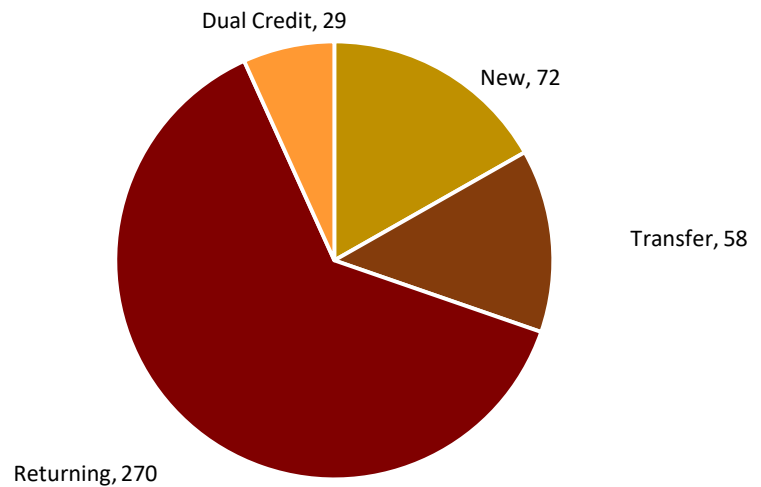

UNITED TRIBES
TECHNICAL COLLEGE

Leadership Begins Here...

Fall 2018 Student Snapshot

Enrollment: 429 FTE: 477.50

	Full Time	Part-Time
Male	139	16
Female	231	43

American Indian/Alaska Native	90%
Non-Native	6%

Age Range	Students
Under 18	24
18 - 24	103
25 - 34	55
35 - 39	15
40 - 50	14
51 - 64	218
Over 65	0

Enrollments by Admission Type