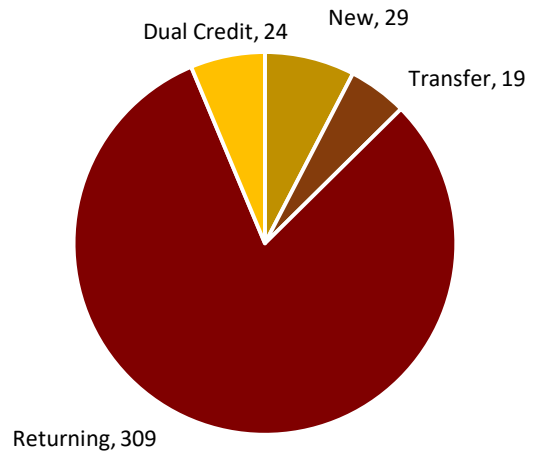

UNITED TRIBES
TECHNICAL COLLEGE

Leadership Begins Here...

Spring 2018 Student Snapshot

Enrollment: 381 FTE: 437.25

	Full Time	Part-Time
Male	125	12
Female	201	43

American Indian/Alaska Native	90%
Non-Native	10%

Age Range	Students
Under 18	24
18 - 24	166
25 - 34	122
35 - 39	46
40 - 50	13
51 - 64	9
Over 65	1

Top Ten Programs by Enrollment (Associated Degrees unless otherwise Noted)	
General Studies	47
Practical Nursing	37
Criminal Justice	33
Human and Social Services	29
Business Management	29
Business Administration (BS)	26
Dual Enrolled High School Student	24
Business Administration	18
Elementary Education	18
Computer Information Technology	16

Enrollments by Admission Type